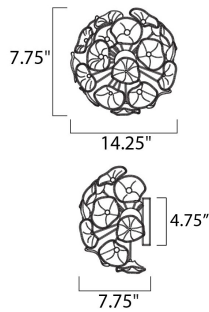

MEASUREMENTS

DIMENSION : 14.25" W x 7.5" H x 7.5" Ext
 MAX OAH : 5" W x 5" H
 CANOPY : 4.75" W x 5" H
 HANGING WEIGHT : 17.6 lb

LAMPING

INPUT VOLTAGE : 120V
 LUMENS : 1,500 Rated
 BULB : 3 x 40W Xenon G9 , 120W Total
 BULB INCLUDED : (Included)
 DIMMABLE : Yes
 COLOR_TEMP : 2900K