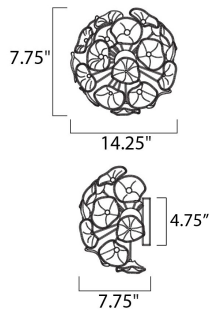

MEASUREMENTS

DIMENSION : 14.25" W x 7.5" H x 7.5" Ext
 MAX OAH : 5" W x 5" H
 CANOPY : 4.75" W x 5" H
 HANGING WEIGHT : 17.6 lb

LAMPING

INPUT VOLTAGE : 120V
 LUMENS : 1,500 Rated
 BULB : 3 x 40W Xenon G9 , 120W Total
 BULB INCLUDED : (Included)
 DIMMABLE : Yes
 COLOR_TEMP : 2900K