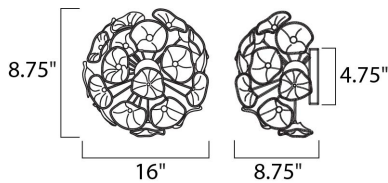

MEASUREMENTS

DIMENSION : 16.5" W x 8.75" H x 8.75" Ext
 MAX OAH : 4.75" W x 4.75" H
 CANOPY : 4.75" W x 4.75" H
 HANGING WEIGHT : 7.71 lb

LAMPING

INPUT VOLTAGE : 120V
 LUMENS : 4,000 Rated
 BULB : 8 x 40W Xenon G9 , 320W Total
 BULB INCLUDED : (Included)
 DIMMABLE : Yes
 COLOR_TEMP : 2900K