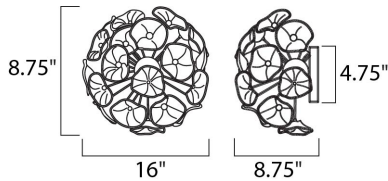

MEASUREMENTS

DIMENSION : 16.5" W x 8.75" H x 8.75" Ext
 MAX OAH : 4.75" W x 4.75" H
 CANOPY : 4.75" W x 4.75" H
 HANGING WEIGHT : 7.71 lb

LAMPING

INPUT VOLTAGE : 120V
 LUMENS : 4,000 Rated
 BULB : 8 x 40W Xenon G9 , 320W Total
 BULB INCLUDED : (Included)
 DIMMABLE : Yes
 COLOR_TEMP : 2900K