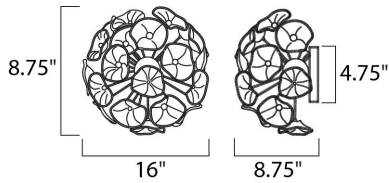

MEASUREMENTS

DIMENSION : 16.5" W x 8.75" H x 8.75" Ext
 MAX OAH : 4.75" W x 4.75" H
 CANOPY : 4.75" W x 4.75" H
 HANGING WEIGHT : 7.71 lb

LAMPING

INPUT VOLTAGE : 120V
 LUMENS : 4,000 Rated
 BULB : 8 x 40W Xenon G9 , 320W Total
 BULB INCLUDED : (Included)
 DIMMABLE : Yes
 COLOR_TEMP : 2900K