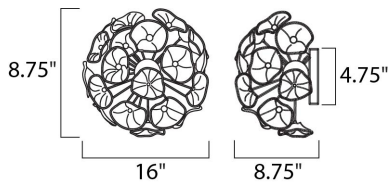

**MEASUREMENTS**

DIMENSION : 16.5" W x 8.75" H x 8.75" Ext  
 MAX OAH : 4.75" W x 4.75" H  
 CANOPY : 4.75" W x 4.75" H  
 HANGING WEIGHT : 7.71 lb

**LAMPING**

INPUT VOLTAGE : 120V  
 LUMENS : 4,000 Rated  
 BULB : 8 x 40W Xenon G9 , 320W Total  
 BULB INCLUDED : (Included)  
 DIMMABLE : Yes  
 COLOR\_TEMP : 2900K