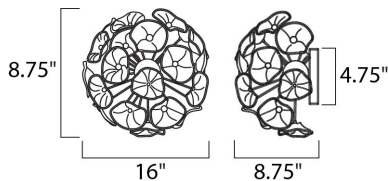

MEASUREMENTS

DIMENSION : 16.5" W x 8.75" H x 8.75" Ext
 MAX OAH : 4.75" W x 4.75" H
 CANOPY : 4.75" W x 4.75" H
 HANGING WEIGHT : 7.71 lb

LAMPING

INPUT VOLTAGE : 120V
 LUMENS : 4,000 Rated
 BULB : 8 x 40W Xenon G9 , 320W Total
 BULB INCLUDED : (Included)
 DIMMABLE : Yes
 COLOR_TEMP : 2900K