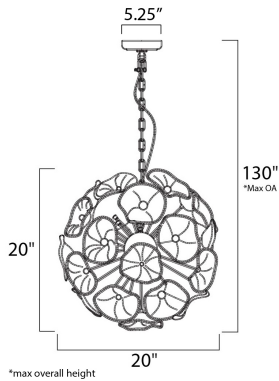

**MEASUREMENTS**

DIMENSION : 20" L x 20" W x 20" H  
 MAX OAH : 130" OAH  
 CANOPY : 5.25" W  
 HANGING WEIGHT : 26 lb

**LAMPING**

INPUT VOLTAGE : 120V  
 LUMENS : 6,000 Rated  
 BULB : 12 x 40W Xenon G9 , 480W Total  
 BULB INCLUDED : (Included)  
 DIMMABLE : Yes  
 COLOR\_TEMP : 2900K