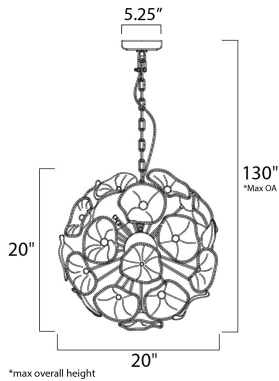

PRODUCT DESCRIPTION

The Fiori Collection boasts of a contemporary design fused with historic craftsmanship. A floral sphere, comprised with hand formed Murano glass crystal petals, is eloquently designed in an amazing combination of glass and chrome while delivering an amazing glow of light. The result is a fixture that will definitely make a statement in any design space.

MEASUREMENTS

- DIMENSION : 20" L x 20" W x 20" H
- MAX OAH : 130" OAH
- CANOPY : 5.25" W
- HANGING WEIGHT : 26 lb

LAMPING

- INPUT VOLTAGE : 120V
- LUMENS : 6,000 Rated
- BULB : 12 x 40W Xenon G9 , 480W Total
- BULB INCLUDED : (Included)
- DIMMABLE : Yes
- COLOR_TEMP : 2900K