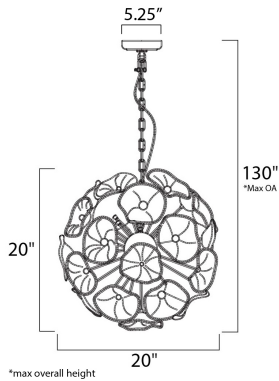

**MEASUREMENTS**

- DIMENSION : 20" L x 20" W x 20" H
- MAX OAH : 130" OAH
- CANOPY : 5.25" W
- HANGING WEIGHT : 26 lb

**LAMPING**

- INPUT VOLTAGE : 120V
- LUMENS : 6,000 Rated
- BULB : 12 x 40W Xenon G9 , 480W Total
- BULB INCLUDED : (Included)
- DIMMABLE : Yes
- COLOR\_TEMP : 2900K