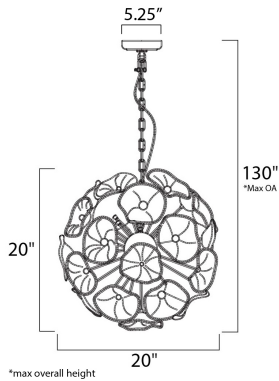

PRODUCT DESCRIPTION

The Fiori Collection boasts of a contemporary design fused with historic craftsmanship. A floral sphere, comprised with hand formed Murano glass crystal petals, is eloquently designed in an amazing combination of glass and chrome while delivering an amazing glow of light. The result is a fixture that will definitely make a statement in any design space.

MEASUREMENTS

DIMENSION : 20" L x 20" W x 20" H
 MAX OAH : 130" OAH
 CANOPY : 5.25" W
 HANGING WEIGHT : 26 lb

LAMPING

INPUT VOLTAGE : 120V
 LUMENS : 6,000 Rated
 BULB : 12 x 40W Xenon G9 , 480W Total
 BULB INCLUDED : (Included)
 DIMMABLE : Yes
 COLOR_TEMP : 2900K