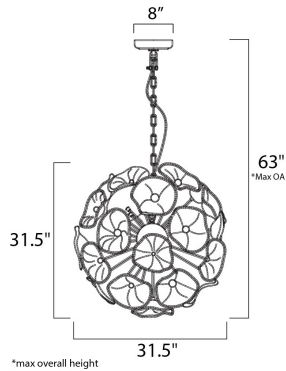

MEASUREMENTS

- DIMENSION : 31.5" W x 70.9" H
- MAX OAH : 63" OAH
- CANOPY : 8" W x 1" H x 8" L
- HANGING WEIGHT : 25.4 lb

LAMPING

- INPUT VOLTAGE : 120V
- LUMENS : 8,960 Rated
- BULB : 28 x 40W Xenon G9 , 1120W Total
- BULB INCLUDED : (Included)
- DIMMABLE : Yes