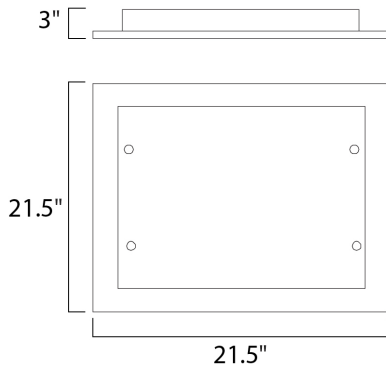

MEASUREMENTS

DIMENSION : 13.75" L x 21.5" W x 3" H
 HANGING WEIGHT : 13.23 lb

LAMPING

INPUT VOLTAGE : V
 LUMENS : 5,800 Rated
 BULB : 2 x 36W Fluorescent 4 Pin 2G11 , 72W Total
 BULB INCLUDED : (Included)
 DIMMABLE : No
 COLOR_TEMP : 3000K