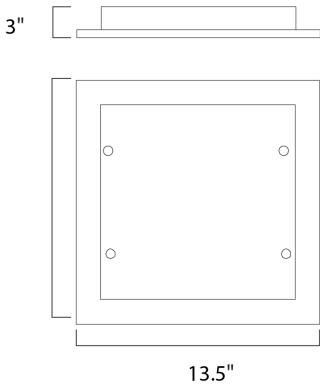

PRODUCT DESCRIPTION

The Contempra collection features thick Clear/White glass plates with polished edges accented by a Brushed Aluminum finish. The simplistic design combined with a fluorescent light source, assures energy saving operation and a contemporary touch to any kitchen island or well-designed workspace.

MEASUREMENTS

DIMENSION : 13.5" W x 3" H
 MAX OAH : 10.58" W x 2.5" H
 HANGING WEIGHT : 9.04 lb

LAMPING

INPUT VOLTAGE : V
 LUMENS : 2,500 Rated
 BULB : 2 x 18W Fluorescent 4 Pin 2G11 , 36W Total
 BULB INCLUDED : (Included)
 DIMMABLE : No
 COLOR_TEMP : 2700K