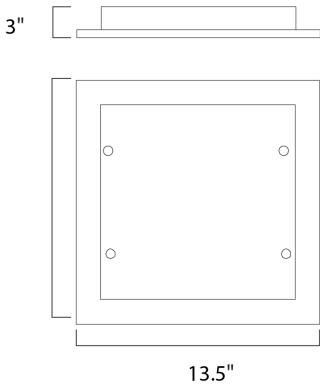

MEASUREMENTS

DIMENSION : 13.5" W x 3" H
 MAX OAH : 10.58" W x 2.5" H
 HANGING WEIGHT : 9.04 lb

LAMPING

INPUT VOLTAGE : V
 LUMENS : 2,500 Rated
 BULB : 2 x 18W Fluorescent 4 Pin 2G11 , 36W Total
 BULB INCLUDED : (Included)
 DIMMABLE : No
 COLOR_TEMP : 2700K