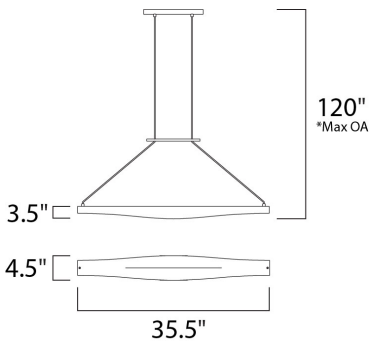

\*max overall height

**MEASUREMENTS**

DIMENSION : 35.5" L x 4.5" W x 3.5" H  
 MAX OAH : 120" OAH  
 HANGING WEIGHT : 2.6 lb

**LAMPING**

INPUT VOLTAGE : V  
 LUMENS : 2,000 Rated  
 BULB : 1 x 21W Fluorescent 21W Total  
 BULB INCLUDED : (Included)  
 DIMMABLE : No  
 COLOR\_TEMP : 3000K