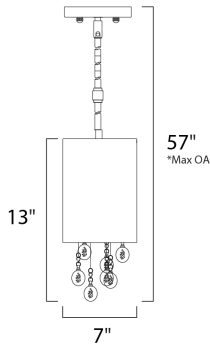

**PRODUCT DESCRIPTION**

Beveled crystal beads mysteriously appear through the Veil collection's veil of Silver Sheer fabric and shimmer like diamonds in the night. Round bubble crystal suspended at various heights, create a unique accent. Shades are supported by multiple Polished Chrome stems for adjustable height.

\*max overall height of fixture

**MEASUREMENTS**

- DIMENSION : 7" W x 13" H
- MAX OAH : 57" OAH
- CANOPY : 4.72" W x 0.79" H x 4.72" L
- HANGING WEIGHT : 3.35 lb

**LAMPING**

- INPUT VOLTAGE : 120V
- LUMENS : 450 Rated
- BULB : 1 x 40W Xenon G9 , 40W Total
- BULB INCLUDED : (Included)
- DIMMABLE : Yes
- COLOR\_TEMP : 2900K