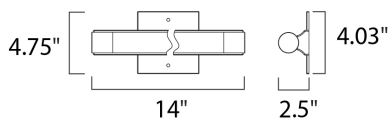

**PRODUCT DESCRIPTION**

The minimalistic vanity design of Wand LED features Clear/White acrylic diffusers mounted on Polished Chrome frames. The dimmable, 40,000 rated life hours long-life 3000 K LEDs make this the choice for energy-saving applications and low-maintenance operation. Please note that E22391-10PC is not dimmable. All other items are dimmable.

**MEASUREMENTS**

DIMENSION : 14" W x 4.75" H x 2.5" Ext  
 BACK PLATE : 4.03" W x 4.03" H x 2.37" HCO  
 HANGING WEIGHT : 1.98 lb

**LAMPING**

INPUT VOLTAGE : 120V  
 LUMENS : 435 Rated  
 BULB : 1 x 5W LED PCB Integrated , 5W Total  
 BULB INCLUDED : (Integrated)  
 DIMMABLE : No  
 CRI : 80+ CRI  
 COLOR\_TEMP : 3000K