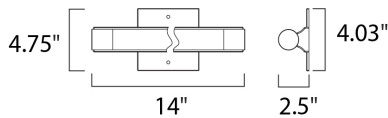

PRODUCT DESCRIPTION

The minimalistic vanity design of Wand LED features Clear/White acrylic diffusers mounted on Polished Chrome frames. The dimmable, 40,000 rated life hours long-life 3000 K LEDs make this the choice for energy-saving applications and low-maintenance operation. Please note that E22391-10PC is not dimmable. All other items are dimmable.

MEASUREMENTS

DIMENSION : 14" W x 4.75" H x 2.5" Ext
 BACK PLATE : 4.03" W x 4.03" H x 2.37" HCO
 HANGING WEIGHT : 1.98 lb

LAMPING

INPUT VOLTAGE : 120V
 LUMENS : 435 Rated
 BULB : 1 x 5W LED PCB Integrated , 5W Total
 BULB INCLUDED : (Integrated)
 DIMMABLE : No
 CRI : 80+ CRI
 COLOR_TEMP : 3000K