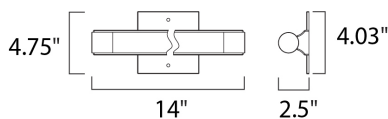

PRODUCT DESCRIPTION

The minimalistic vanity design of Wand LED features Clear/White acrylic diffusers mounted on Polished Chrome frames. The dimmable, 40,000 rated life hours long-life 3000 K LEDs make this the choice for energy-saving applications and low-maintenance operation. Please note that E22391-10PC is not dimmable. All other items are dimmable.

MEASUREMENTS

DIMENSION : 14" W x 4.75" H x 2.5" Ext
 BACK PLATE : 4.03" W x 4.03" H x 2.37" HCO
 HANGING WEIGHT : 1.98 lb

LAMPING

INPUT VOLTAGE : 120V
 LUMENS : 435 Rated
 BULB : 1 x 5W LED PCB Integrated , 5W Total
 BULB INCLUDED : (Integrated)
 DIMMABLE : No
 CRI : 80+ CRI
 COLOR_TEMP : 3000K