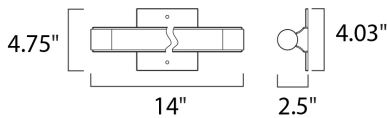

PRODUCT DESCRIPTION

The minimalistic vanity design of Wand LED features Clear/White acrylic diffusers mounted on Polished Chrome frames. The dimmable, 40,000 rated life hours long-life 3000 K LEDs make this the choice for energy-saving applications and low-maintenance operation. Please note that E22391-10PC is not dimmable. All other items are dimmable.

MEASUREMENTS

DIMENSION : 14" W x 4.75" H x 2.5" Ext
 BACK PLATE : 4.03" W x 4.03" H x 2.37" HCO
 HANGING WEIGHT : 1.98 lb

LAMPING

INPUT VOLTAGE : 120V
 LUMENS : 435 Rated
 BULB : 1 x 5W LED PCB Integrated , 5W Total
 BULB INCLUDED : (Integrated)
 DIMMABLE : No
 CRI : 80+ CRI
 COLOR_TEMP : 3000K