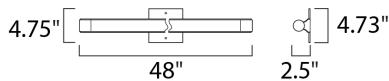

**PRODUCT DESCRIPTION**

The minimalistic vanity design of Wand LED features Clear/White acrylic diffusers mounted on Polished Chrome frames. The dimmable, 40,000 rated life hours long-life 3000 K LEDs make this the choice for energy-saving applications and low-maintenance operation. Please note that E22391-10PC is not dimmable. All other items are dimmable.

**MEASUREMENTS**

DIMENSION : 48" W x 4.75" H x 2.5" Ext  
 BACK PLATE : 4.73" W x 4.73" H x 2.37" HCO  
 HANGING WEIGHT : 5.5 lb

**LAMPING**

INPUT VOLTAGE : 120V  
 LUMENS : 1,740 Rated  
 BULB : 1 x 20W LED PCB Integrated , 20W Total  
 BULB INCLUDED : (Integrated)  
 DIMMABLE : Triac CL  
 CRI : 80+ CRI  
 COLOR\_TEMP : 3000K