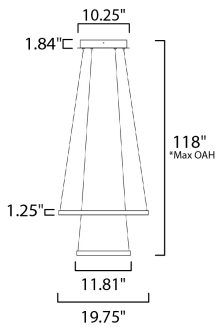

PRODUCT DESCRIPTION

Cubist art reimagined through lighting, the Quad collection features suspended aluminum squares finished in a warm Bronze in multiple tiers, illuminated by high powered dimmable LEDs housed within the frame. The collection offers tremendous design flexibility with adjustable connectors for multiple configurations. The hanging illuminated squares serve as kinetic sculptures, adding a dimension of movement of the room.

MEASUREMENTS

DIMENSION : 19.75" L x 19.75" W x 1.25" H
 MAX OAH : 118" OAH
 CANOPY : 10.25" W x 1.84" H x 10.25" L
 HANGING WEIGHT : 9 lb

LAMPING

INPUT VOLTAGE : 120V
 LUMENS : 3,850 Rated
 BULB : 2 x 55W LED PCB Integrated , 55W Total
 BULB INCLUDED : (Integrated)
 DIMMABLE : Triac CL
 CRI : 80+ CRI
 COLOR_TEMP : 3000K