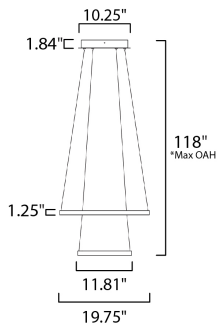

MEASUREMENTS

DIMENSION : 19.75" L x 19.75" W x 1.25" H
 MAX OAH : 118" OAH
 CANOPY : 10.25" W x 1.84" H x 10.25" L
 HANGING WEIGHT : 9 lb

LAMPING

INPUT VOLTAGE : 120V
 LUMENS : 3,850 Rated
 BULB : 2 x 55W LED PCB Integrated , 55W Total
 BULB INCLUDED : (Integrated)
 DIMMABLE : Triac CL
 CRI : 80+ CRI
 COLOR_TEMP : 3000K