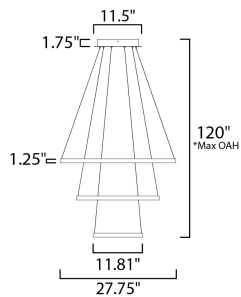

MEASUREMENTS

DIMENSION : 27.75" L x 27.75" W x 1.25" H
 MAX OAH : 120" OAH
 CANOPY : 11.5" W x 1.75" H x 11.5" L
 HANGING WEIGHT : 11.3 lb

LAMPING

INPUT VOLTAGE : 120V
 LUMENS : 7,000 Rated
 BULB : 3 x 100W LED PCB Integrated , 100W Total
 BULB INCLUDED : (Integrated)
 DIMMABLE : Triac CL
 CRI : 80+ CRI
 COLOR_TEMP : 3000K