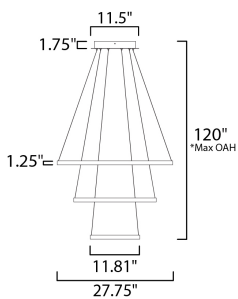

PHOTOMETRIC: Report Found Online

MEASUREMENTS

DIMENSION : 27.75" L x 27.75" W x 1.25" H
 MAX OAH : 120" OAH
 CANOPY : 11.5" W x 1.75" H x 11.5" L
 HANGING WEIGHT : 11.3 lb

LAMPING

INPUT VOLTAGE : 120V
 LUMENS : 7,000 Rated
 BULB : 3 x 100W LED PCB Integrated , 100W Total
 BULB INCLUDED : (Integrated)
 DIMMABLE : Triac CL
 CRI : 80+ CRI
 COLOR_TEMP : 3000K