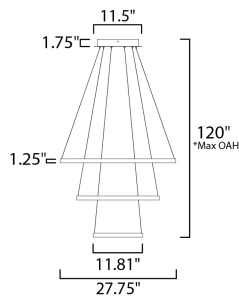

MEASUREMENTS

DIMENSION : 27.75" L x 27.75" W x 1.25" H
 MAX OAH : 120" OAH
 CANOPY : 11.5" W x 1.75" H x 11.5" L
 HANGING WEIGHT : 11.3 lb

LAMPING

INPUT VOLTAGE : 120V
 LUMENS : 7,000 Rated
 BULB : 3 x 100W LED PCB Integrated , 100W Total
 BULB INCLUDED : (Integrated)
 DIMMABLE : Triac CL
 CRI : 80+ CRI
 COLOR_TEMP : 3000K