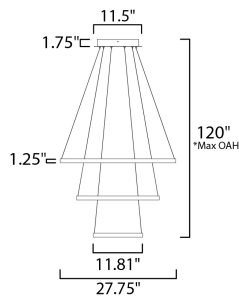

**MEASUREMENTS**

DIMENSION : 27.75" L x 27.75" W x 1.25" H  
 MAX OAH : 120" OAH  
 CANOPY : 11.5" W x 1.75" H x 11.5" L  
 HANGING WEIGHT : 11.3 lb

**LAMPING**

INPUT VOLTAGE : 120V  
 LUMENS : 7,000 Rated  
 BULB : 3 x 100W LED PCB Integrated , 100W Total  
 BULB INCLUDED : (Integrated)  
 DIMMABLE : Triac CL  
 CRI : 80+ CRI  
 COLOR\_TEMP : 3000K