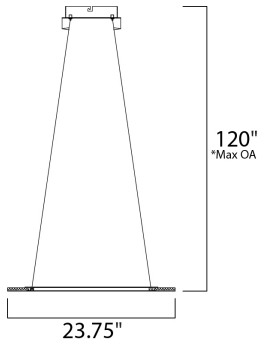

\*max overall height

**MEASUREMENTS**

DIMENSION : 23.75" L x 23.75" W x 0.5" H  
 MAX OAH : 120" OAH  
 CANOPY : 8.25" W x 2" H x 8.25" L  
 HANGING WEIGHT : 10.83 lb

**LAMPING**

INPUT VOLTAGE : 120V  
 LUMENS : 1,680 Rated (1,280 Del.)  
 BULB : 1 x 24W LED PCB Integrated , 24W Total  
 BULB INCLUDED : (Integrated)  
 DIMMABLE : Triac CL  
 CRI : 80+ CRI  
 COLOR\_TEMP : 3000K