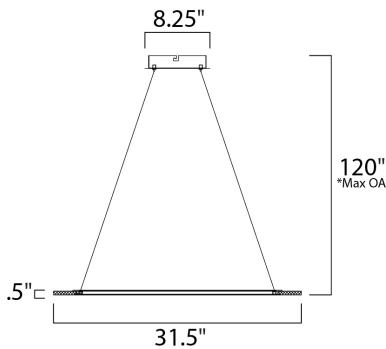

\*max overall height

**MEASUREMENTS**

DIMENSION : 31.5" L x 31.5" W x 0.5" H  
 MAX OAH : 120" OAH  
 CANOPY : 8.25" W x 2" H x 8.25" L  
 HANGING WEIGHT : 16.62 lb

**LAMPING**

INPUT VOLTAGE : 120V  
 LUMENS : 2,240 Rated (1,810 Del.)  
 BULB : 1 x 32W LED PCB Integrated , 32W Total  
 BULB INCLUDED : (Integrated)  
 DIMMABLE : Triac CL  
 CRI : 80+ CRI  
 COLOR\_TEMP : 3000K