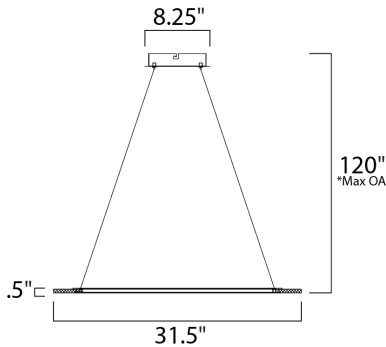

\*max overall height

**MEASUREMENTS**

- DIMENSION : 31.5" L x 31.5" W x 0.5" H
- MAX OAH : 120" OAH
- CANOPY : 8.25" W x 2" H x 8.25" L
- HANGING WEIGHT : 16.62 lb

**LAMPING**

- INPUT VOLTAGE : 120V
- LUMENS : 2,240 Rated (1,810 Del.)
- BULB : 1 x 32W LED PCB Integrated , 32W Total
- BULB INCLUDED : (Integrated)
- DIMMABLE : Triac CL
- CRI : 80+ CRI
- COLOR\_TEMP : 3000K