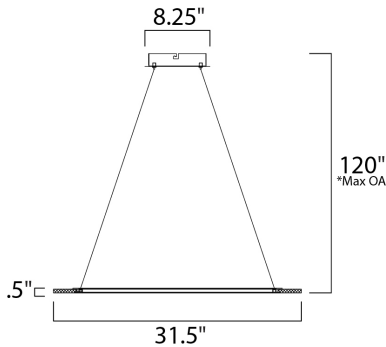

\*max overall height

**MEASUREMENTS**

DIMENSION : 31.5" L x 31.5" W x 0.5" H  
 MAX OAH : 120" OAH  
 CANOPY : 8.25" W x 2" H x 8.25" L  
 HANGING WEIGHT : 16.62 lb

**LAMPING**

INPUT VOLTAGE : 120V  
 LUMENS : 2,240 Rated (1,810 Del.)  
 BULB : 1 x 32W LED PCB Integrated , 32W Total  
 BULB INCLUDED : (Integrated)  
 DIMMABLE : Triac CL  
 CRI : 80+ CRI  
 COLOR\_TEMP : 3000K