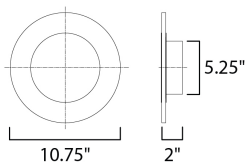

**MEASUREMENTS**

DIMENSION : 10.75" W x 10.75" H x 2" Ext  
 BACK PLATE : 5.25" W x 5.25" H x 2" HCO  
 CANOPY : 5.25" W x 1.5" H x 5.25" L  
 HANGING WEIGHT : 2.9 lb

**LAMPING**

INPUT VOLTAGE : 120V  
 LUMENS : 840 Rated (720 Del.)  
 BULB : 1 x 12W LED PCB Integrated , 12W Total  
 BULB INCLUDED : (Integrated)  
 DIMMABLE : Triac CL  
 CRI : 80 CRI  
 COLOR\_TEMP : 3000K  
 LIGHTING\_DIRECTION : Indirect