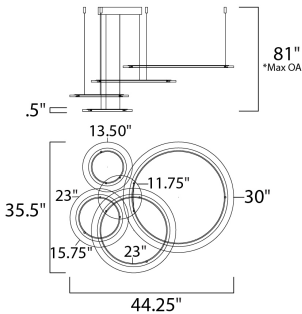

\*max overall height of fixture

**MEASUREMENTS**

- DIMENSION : 44.25" L x 35.5" W x 12.5" H
- MAX OAH : 81" OAH
- CANOPY : 11.75" W x 2" H x 11.75" L
- HANGING WEIGHT : 17.24 lb

**LAMPING**

- INPUT VOLTAGE : 120V
- LUMENS : 5,810 Rated (3,950 Del.)
- BULB : 4 x 83W LED PCB Integrated , 83W Total
- BULB INCLUDED : (Integrated)
- DIMMABLE : Triac CL
- CRI : 80+ CRI
- COLOR\_TEMP : 3000K