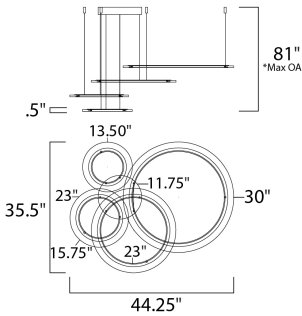

\*max overall height of fixture

**MEASUREMENTS**

DIMENSION : 44.25" L x 35.5" W x 12.5" H  
 MAX OAH : 81" OAH  
 CANOPY : 11.75" W x 2" H x 11.75" L  
 HANGING WEIGHT : 17.24 lb

**LAMPING**

INPUT VOLTAGE : 120V  
 LUMENS : 5,810 Rated (3,950 Del.)  
 BULB : 4 x 83W LED PCB Integrated , 83W Total  
 BULB INCLUDED : (Integrated)  
 DIMMABLE : Triac CL  
 CRI : 80+ CRI  
 COLOR\_TEMP : 3000K