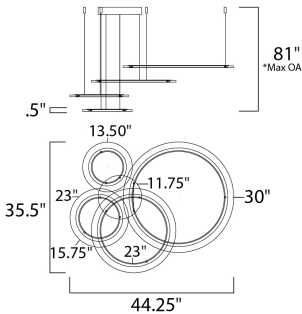

*max overall height of fixture

MEASUREMENTS

DIMENSION : 44.25" L x 35.5" W x 12.5" H
 MAX OAH : 81" OAH
 CANOPY : 11.75" W x 2" H x 11.75" L
 HANGING WEIGHT : 17.24 lb

LAMPING

INPUT VOLTAGE : 120V
 LUMENS : 5,810 Rated (3,950 Del.)
 BULB : 4 x 83W LED PCB Integrated , 83W Total
 BULB INCLUDED : (Integrated)
 DIMMABLE : Triac CL
 CRI : 80+ CRI
 COLOR_TEMP : 3000K