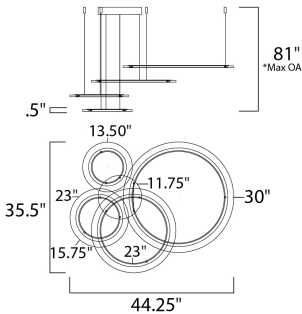

*max overall height of fixture

MEASUREMENTS

- DIMENSION : 44.25" L x 35.5" W x 12.5" H
- MAX OAH : 81" OAH
- CANOPY : 11.75" W x 2" H x 11.75" L
- HANGING WEIGHT : 17.24 lb

LAMPING

- INPUT VOLTAGE : 120V
- LUMENS : 5,810 Rated (3,950 Del.)
- BULB : 4 x 83W LED PCB Integrated , 83W Total
- BULB INCLUDED : (Integrated)
- DIMMABLE : Triac CL
- CRI : 80+ CRI
- COLOR_TEMP : 3000K