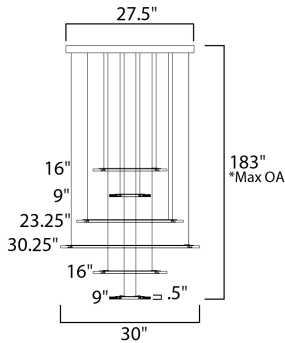

*max overall height of fixture

MEASUREMENTS

DIMENSION : 30" L x 30" W x 0.5" H
 MAX OAH : 177" OAH
 CANOPY : 27.5" W x 1.5" H x 27.5" L
 HANGING WEIGHT : 42.43 lb

LAMPING

INPUT VOLTAGE : 120V
 LUMENS : 7,350 Rated (4,035 Del.)
 BULB : 6 x 105W LED PCB Integrated , 105W Total
 BULB INCLUDED : (Integrated)
 DIMMABLE : Triac CL
 CRI : 80+ CRI
 COLOR_TEMP : 3000K