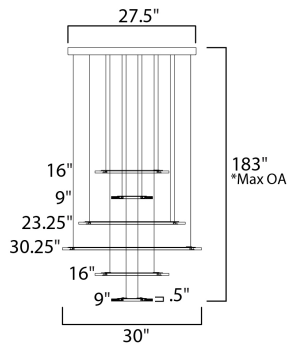

\*max overall height of fixture

**MEASUREMENTS**

- DIMENSION : 30" L x 30" W x 0.5" H
- MAX OAH : 177" OAH
- CANOPY : 27.5" W x 1.5" H x 27.5" L
- HANGING WEIGHT : 42.43 lb

**LAMPING**

- INPUT VOLTAGE : 120V
- LUMENS : 7,350 Rated (4,035 Del.)
- BULB : 6 x 105W LED PCB Integrated , 105W Total
- BULB INCLUDED : (Integrated)
- DIMMABLE : Triac CL
- CRI : 80+ CRI
- COLOR\_TEMP : 3000K