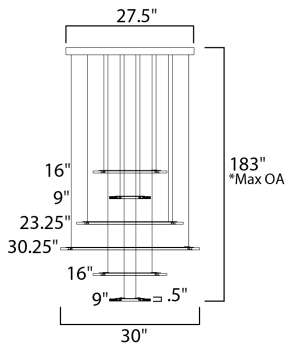

\*max overall height of fixture

**MEASUREMENTS**

- DIMENSION : 30" L x 30" W x 0.5" H
- MAX OAH : 177" OAH
- CANOPY : 27.5" W x 1.5" H x 27.5" L
- HANGING WEIGHT : 42.43 lb

**LAMPING**

- INPUT VOLTAGE : 120V
- LUMENS : 7,350 Rated (4,035 Del.)
- BULB : 6 x 105W LED PCB Integrated , 105W Total
- BULB INCLUDED : (Integrated)
- DIMMABLE : Triac CL
- CRI : 80+ CRI
- COLOR\_TEMP : 3000K