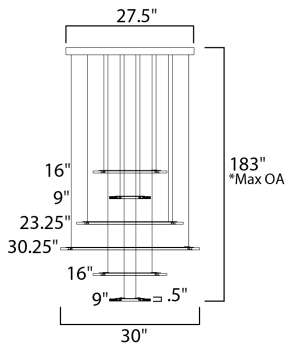

*max overall height of fixture

MEASUREMENTS

- DIMENSION : 30" L x 30" W x 0.5" H
- MAX OAH : 177" OAH
- CANOPY : 27.5" W x 1.5" H x 27.5" L
- HANGING WEIGHT : 42.43 lb

LAMPING

- INPUT VOLTAGE : 120V
- LUMENS : 7,350 Rated (4,035 Del.)
- BULB : 6 x 105W LED PCB Integrated , 105W Total
- BULB INCLUDED : (Integrated)
- DIMMABLE : Triac CL
- CRI : 80+ CRI
- COLOR_TEMP : 3000K