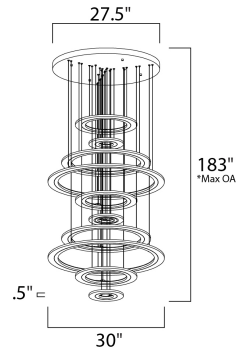

\*max overall height

**MEASUREMENTS**

DIMENSION : 30" L x 30" W x 50.25" H  
 MAX OAH : 177" OAH  
 CANOPY : 27.5" W x 1.5" H x 27.5" L  
 HANGING WEIGHT : 59.89 lb

**LAMPING**

INPUT VOLTAGE : 120V  
 LUMENS : 11,130 Rated (6,110 Del.)  
 BULB : 1 x 159W LED PCB Integrated , 159W Total  
 BULB INCLUDED : (Integrated)  
 DIMMABLE : Triac CL  
 CRI : 80+ CRI  
 COLOR\_TEMP : 3000K