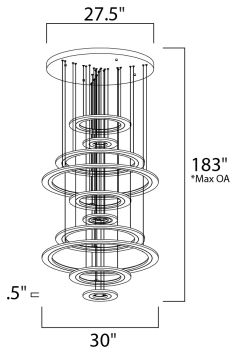

*max overall height

MEASUREMENTS

- DIMENSION : 30" L x 30" W x 50.25" H
- MAX OAH : 177" OAH
- CANOPY : 27.5" W x 1.5" H x 27.5" L
- HANGING WEIGHT : 59.89 lb

LAMPING

- INPUT VOLTAGE : 120V
- LUMENS : 11,130 Rated (6,110 Del.)
- BULB : 1 x 159W LED PCB Integrated , 159W Total
- BULB INCLUDED : (Integrated)
- DIMMABLE : Triac CL
- CRI : 80+ CRI
- COLOR_TEMP : 3000K