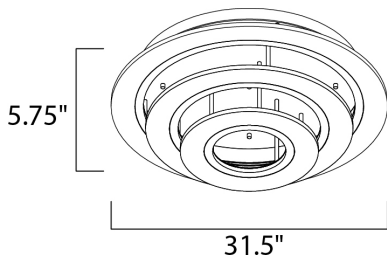

MEASUREMENTS

DIMENSION : 31.5" L x 31.5" W x 5.75" H
 CANOPY : 25.75" W x 1.5" H x 25.75" L
 HANGING WEIGHT : 33.59 lb

LAMPING

INPUT VOLTAGE : 120V
 LUMENS : 4,760 Rated (3,200 Del.)
 BULB : 3 x 68W LED PCB Integrated , 68W Total
 BULB INCLUDED : (Integrated)
 DIMMABLE : Triac CL
 CRI : 80+ CRI
 COLOR_TEMP : 3000K