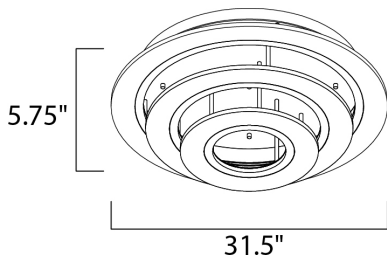

**MEASUREMENTS**

DIMENSION : 31.5" L x 31.5" W x 5.75" H  
 CANOPY : 25.75" W x 1.5" H x 25.75" L  
 HANGING WEIGHT : 33.59 lb

**LAMPING**

INPUT VOLTAGE : 120V  
 LUMENS : 4,760 Rated (3,200 Del.)  
 BULB : 3 x 68W LED PCB Integrated , 68W Total  
 BULB INCLUDED : (Integrated)  
 DIMMABLE : Triac CL  
 CRI : 80+ CRI  
 COLOR\_TEMP : 3000K