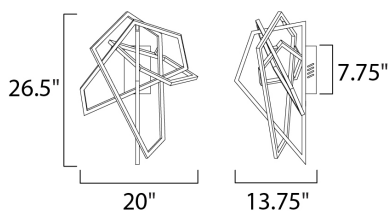

**MEASUREMENTS**

DIMENSION : 20" W x 26.5" H x 13.75" Ext  
 MAX OAH : 1.75" W x 7.75" H  
 HANGING WEIGHT : 7.7 lb

**LAMPING**

INPUT VOLTAGE : 120V  
 LUMENS : 3,150 Rated  
 BULB : 1 x 45W LED PCB Integrated , 45W Total  
 BULB INCLUDED : (Integrated)  
 DIMMABLE : Triac CL  
 CRI : 90+ CRI  
 COLOR\_TEMP : 3000K