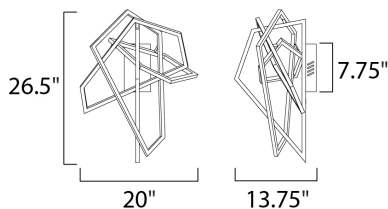

**MEASUREMENTS**

DIMENSION : 20" W x 26.5" H x 13.75" Ext  
 MAX OAH : 1.75" W x 7.75" H  
 HANGING WEIGHT : 7.7 lb

**LAMPING**

INPUT VOLTAGE : 120V  
 LUMENS : 3,150 Rated  
 BULB : 1 x 45W LED PCB Integrated , 45W Total  
 BULB INCLUDED : (Integrated)  
 DIMMABLE : Triac CL  
 CRI : 90+ CRI  
 COLOR\_TEMP : 3000K