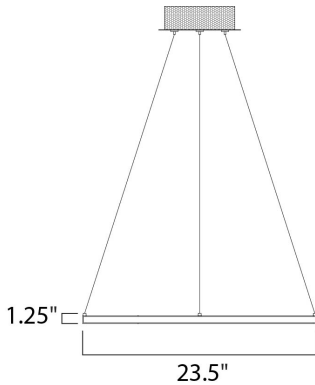

PRODUCT DESCRIPTION

Multiple sizes of Polished Chrome hoops of light can be playfully arranged in various configurations for a power presentation. Continuous strips of LEDs are mounted inward towards the center of the hoop for an indirect display of light.

MEASUREMENTS

DIMENSION : 23.5" L x 23.5" W x 1.25" H
 MAX OAH : 125" OAH
 CANOPY : 8.3" W x 1.2" H x 8.3" L
 HANGING WEIGHT : 5.06 lb

LAMPING

INPUT VOLTAGE : 120V
 LUMENS : 932 Rated
 BULB : 1 x 13.3W LED PCB Integrated , 13W Total
 BULB INCLUDED : (Integrated)
 DIMMABLE : Triac CL
 CRI : 80+ CRI
 COLOR_TEMP : 3000K