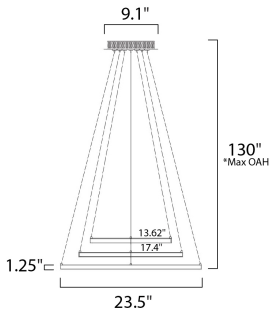

PRODUCT DESCRIPTION

Multiple sizes of Polished Chrome hoops of light can be playfully arranged in various configurations for a power presentation. Continuous strips of LEDs are mounted inward towards the center of the hoop for an indirect display of light.

*max overall height

MEASUREMENTS

- DIMENSION : 23.5" L x 23.5" W x 1.25" H
- MAX OAH : 130" OAH
- CANOPY : 9.1" W x 1.9" H x 9.1" L
- HANGING WEIGHT : 5.5 lb

LAMPING

- INPUT VOLTAGE : 120V
- LUMENS : 2,142 Rated
- BULB : 1 x 30.6W LED PCB Integrated , 31W Total
- BULB INCLUDED : (Integrated)
- DIMMABLE : Triac CL
- CRI : 80+ CRI
- COLOR_TEMP : 3000K