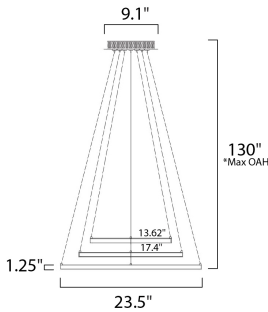

PRODUCT DESCRIPTION

Multiple sizes of Polished Chrome hoops of light can be playfully arranged in various configurations for a power presentation. Continuous strips of LEDs are mounted inward towards the center of the hoop for an indirect display of light.

*max overall height

MEASUREMENTS

- DIMENSION : 23.5" L x 23.5" W x 1.25" H
- MAX OAH : 130" OAH
- CANOPY : 9.1" W x 1.9" H x 9.1" L
- HANGING WEIGHT : 5.5 lb

LAMPING

- INPUT VOLTAGE : 120V
- LUMENS : 2,142 Rated
- BULB : 1 x 30.6W LED PCB Integrated , 31W Total
- BULB INCLUDED : (Integrated)
- DIMMABLE : Triac CL
- CRI : 80+ CRI
- COLOR_TEMP : 3000K