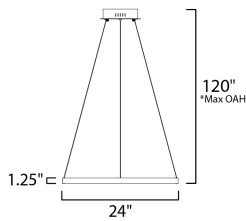

MEASUREMENTS

DIMENSION : 23.5" L x 23.5" W x 1.25" H
 MAX OAH : 123" OAH
 CANOPY : 8.25" W x 2" H x 8.25" L
 HANGING WEIGHT : 3.3 lb

LAMPING

INPUT VOLTAGE : 120-277V
 LUMENS : 2,000 Rated (1,250 Del.)
 BULB : 1 x 27W LED PCB Integrated , 27W Total
 BULB INCLUDED : (Integrated)
 DIMMABLE : Dimmable W/ WIZ compatible device or app
 CRI : 90 CRI
 COLOR_TEMP : 2700-6500K