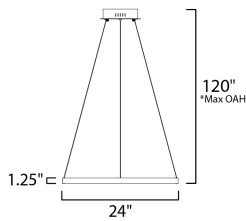

**MEASUREMENTS**

DIMENSION : 23.5" L x 23.5" W x 1.25" H  
 MAX OAH : 123" OAH  
 CANOPY : 8.25" W x 2" H x 8.25" L  
 HANGING WEIGHT : 3.3 lb

**LAMPING**

INPUT VOLTAGE : 120-277V  
 LUMENS : 2,000 Rated (1,250 Del.)  
 BULB : 1 x 27W LED PCB Integrated , 27W Total  
 BULB INCLUDED : (Integrated)  
 DIMMABLE : Dimmable W/ WIZ compatible device or app  
 CRI : 90 CRI  
 COLOR\_TEMP : 2700-6500K