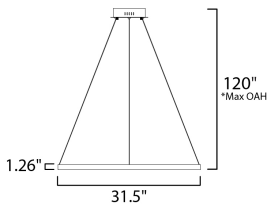

MEASUREMENTS

DIMENSION : 31.5" L x 31.5" W x 1.25" H
 MAX OAH : 123" OAH
 CANOPY : 8.25" W x 2" H x 8.25" L
 HANGING WEIGHT : 4.4 lb

LAMPING

INPUT VOLTAGE : 120-277V
 LUMENS : 3,000 Rated (1,500 Del.)
 BULB : 1 x 35W LED PCB Integrated , 35W Total
 BULB INCLUDED : (Integrated)
 DIMMABLE : Dimmable W/ WIZ compatible device or app
 CRI : 90 CRI
 COLOR_TEMP : 2700-6500K