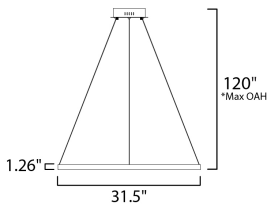

MEASUREMENTS

- DIMENSION : 31.5" L x 31.5" W x 1.25" H
- MAX OAH : 123" OAH
- CANOPY : 8.25" W x 2" H x 8.25" L
- HANGING WEIGHT : 4.4 lb

LAMPING

- INPUT VOLTAGE : 120-277V
- LUMENS : 3,000 Rated (1,500 Del.)
- BULB : 1 x 35W LED PCB Integrated , 35W Total
- BULB INCLUDED : (Integrated)
- DIMMABLE : Dimmable W/ WIZ compatible device or app
- CRI : 90 CRI
- COLOR_TEMP : 2700-6500K