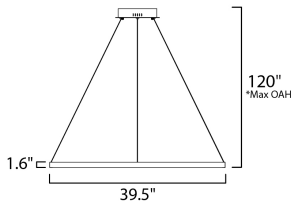

MEASUREMENTS

- DIMENSION : 39.5" L x 39.5" W x 1.5" H
- MAX OAH : 118" OAH
- CANOPY : 10" W x 2" H x 10" L
- HANGING WEIGHT : 6.16 lb

LAMPING

- INPUT VOLTAGE : 120V
- LUMENS : 3,800 Rated (2,200 Del.)
- BULB : 1 x 41W LED PCB Integrated , 41W Total
- BULB INCLUDED : (Integrated)
- DIMMABLE : Dimmable W/ WIZ compatible device or app
- CRI : 90 CRI
- COLOR_TEMP : 2700-6500K