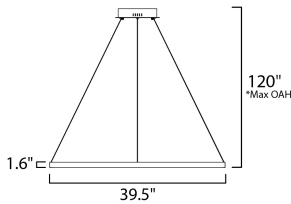

**MEASUREMENTS**

DIMENSION : 39.5" L x 39.5" W x 1.5" H  
 MAX OAH : 118" OAH  
 CANOPY : 10" W x 2" H x 10" L  
 HANGING WEIGHT : 6.16 lb

**LAMPING**

INPUT VOLTAGE : 120V  
 LUMENS : 3,800 Rated (2,200 Del.)  
 BULB : 1 x 41W LED PCB Integrated , 41W Total  
 BULB INCLUDED : (Integrated)  
 DIMMABLE : Dimmable W/ WIZ compatible device or app  
 CRI : 90 CRI  
 COLOR\_TEMP : 2700-6500K