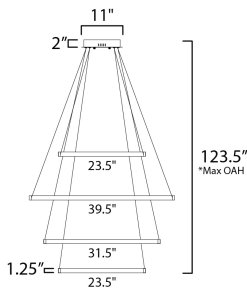

*max overall height

MEASUREMENTS

- DIMENSION : 39.5" L x 39.5" W x 1.25" H
- MAX OAH : 123.5" OAH
- CANOPY : 11" W x 2" H x 11" L
- HANGING WEIGHT : 12.76 lb

LAMPING

- INPUT VOLTAGE : 120-277V
- LUMENS : 11,200 Rated (5,000 Del.)
- BULB : 4 x W LED PCB Integrated , 160W Total
- BULB INCLUDED : (Integrated)
- DIMMABLE : Dimmable W/ WIZ compatible device or app
- CRI : 90 CRI
- COLOR_TEMP : 2700-6500K

FINISHES OPTION

-  Black (BK)
-  Gold (GLD)

MATERIAL

Aluminum + Acrylic

RATINGS

cETLus
Dry Location

ADDITIONAL

SLOPE: 30
RATED LIFE 50000 Hours
OPERATING TEMPERATURE:
-20°C (-4°F), 40°C (104°F)