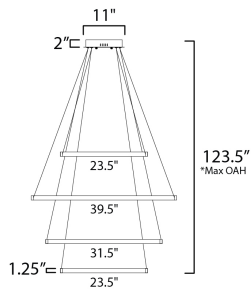

FINISHES OPTION

- Black (BK)
- Gold (GLD)

MATERIAL

Aluminum + Acrylic

RATINGS

cETLus
Dry Location

ADDITIONAL

SLOPE: 30
RATED LIFE 50000 Hours
OPERATING TEMPERATURE:
-20°C (-4°F), 40°C (104°F)

PHOTOMETRIC: Report Found Online

MEASUREMENTS

- DIMENSION : 39.5" L x 39.5" W x 1.25" H
- MAX OAH : 123.5" OAH
- CANOPY : 11" W x 2" H x 11" L
- HANGING WEIGHT : 12.76 lb

LAMPING

- INPUT VOLTAGE : 120-277V
- LUMENS : 11,200 Rated (5,000 Del.)
- BULB : 4 x W LED PCB Integrated , 160W Total
- BULB INCLUDED : (Integrated)
- DIMMABLE : Dimmable W/ WIZ compatible device or app
- CRI : 90 CRI
- COLOR_TEMP : 2700-6500K