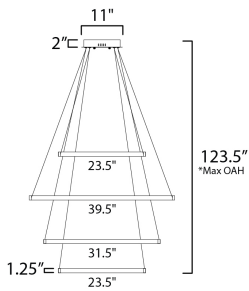

*max overall height

MEASUREMENTS

- DIMENSION : 39.5" L x 39.5" W x 1.25" H
- MAX OAH : 123.5" OAH
- CANOPY : 11" W x 2" H x 11" L
- HANGING WEIGHT : 12.76 lb

LAMPING

- INPUT VOLTAGE : 120-277V
- LUMENS : 11,200 Rated (5,000 Del.)
- BULB : 4 x W LED PCB Integrated , 160W Total
- BULB INCLUDED : (Integrated)
- DIMMABLE : Dimmable W/ WIZ compatible device or app
- CRI : 90 CRI
- COLOR_TEMP : 2700-6500K