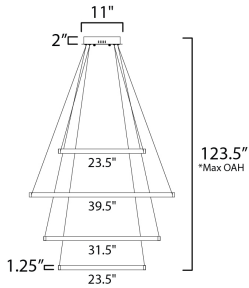

\*max overall height

**MEASUREMENTS**

- DIMENSION : 39.5" L x 39.5" W x 1.25" H
- MAX OAH : 123.5" OAH
- CANOPY : 11" W x 2" H x 11" L
- HANGING WEIGHT : 12.76 lb

**LAMPING**

- INPUT VOLTAGE : 120-277V
- LUMENS : 11,200 Rated (5,000 Del.)
- BULB : 4 x W LED PCB Integrated , 160W Total
- BULB INCLUDED : (Integrated)
- DIMMABLE : Dimmable W/ WIZ compatible device or app
- CRI : 90 CRI
- COLOR\_TEMP : 2700-6500K