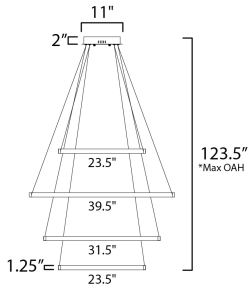

*max overall height

MEASUREMENTS

- DIMENSION : 39.5" L x 39.5" W x 1.25" H
- MAX OAH : 123.5" OAH
- CANOPY : 11" W x 2" H x 11" L
- HANGING WEIGHT : 12.76 lb

LAMPING

- INPUT VOLTAGE : 120-277V
- LUMENS : 11,200 Rated (5,000 Del.)
- BULB : 4 x W LED PCB Integrated , 160W Total
- BULB INCLUDED : (Integrated)
- DIMMABLE : Dimmable W/ WIZ compatible device or app
- CRI : 90 CRI
- COLOR_TEMP : 2700-6500K