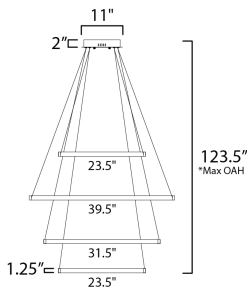

*max overall height

MEASUREMENTS

- DIMENSION : 39.5" L x 39.5" W x 1.25" H
- MAX OAH : 123.5" OAH
- CANOPY : 11" W x 2" H x 11" L
- HANGING WEIGHT : 12.76 lb

LAMPING

- INPUT VOLTAGE : 120-277V
- LUMENS : 11,200 Rated (5,000 Del.)
- BULB : 4 x W LED PCB Integrated , 160W Total
- BULB INCLUDED : (Integrated)
- DIMMABLE : Dimmable W/ WIZ compatible device or app
- CRI : 90 CRI
- COLOR_TEMP : 2700-6500K

FINISHES OPTION

- Black (BK)
- Gold (GLD)

MATERIAL

Aluminum + Acrylic

RATINGS

cETLus
Dry Location

ADDITIONAL

SLOPE: 30
RATED LIFE 50000 Hours
OPERATING TEMPERATURE:
-20°C (-4°F), 40°C (104°F)