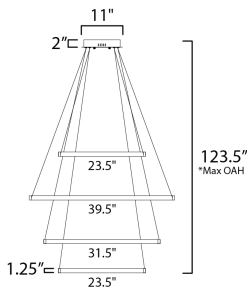

\*max overall height

**MEASUREMENTS**

- DIMENSION : 39.5" L x 39.5" W x 1.25" H
- MAX OAH : 123.5" OAH
- CANOPY : 11" W x 2" H x 11" L
- HANGING WEIGHT : 12.76 lb

**LAMPING**

- INPUT VOLTAGE : 120-277V
- LUMENS : 11,200 Rated (5,000 Del.)
- BULB : 4 x W LED PCB Integrated , 160W Total
- BULB INCLUDED : (Integrated)
- DIMMABLE : Dimmable W/ WIZ compatible device or app
- CRI : 90 CRI
- COLOR\_TEMP : 2700-6500K

**FINISHES OPTION**

- Black (BK)
- Gold (GLD)

**MATERIAL**

Aluminum + Acrylic

**RATINGS**

cETLus  
Dry Location

**ADDITIONAL**

SLOPE: 30  
RATED LIFE 50000 Hours  
OPERATING TEMPERATURE:  
-20°C (-4°F), 40°C (104°F)