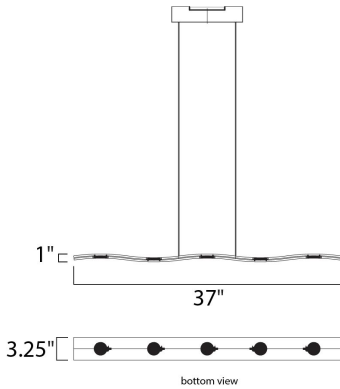

PRODUCT DESCRIPTION

Dual pieces of Matte White aluminum gently wave in tandem to create a unique contemporary form. With powerful COB LEDs mounted on top and bottom, you receive ample down light and an indirect up light that creates a dramatic effect in the room.

MEASUREMENTS

DIMENSION : 37" L x 4.75" W x 1" H
 MAX OAH : 121" OAH
 CANOPY : 4.75" W x 2.25" H x 9.75" L
 HANGING WEIGHT : 5.66 lb

LAMPING

INPUT VOLTAGE : 120V
 LUMENS : 1,750 Rated
 BULB : 1 x 25W LED PCB Integrated , 25W Total
 BULB INCLUDED : (Integrated)
 DIMMABLE : Triac CL
 CRI : 80+ CRI
 COLOR_TEMP : 3000K