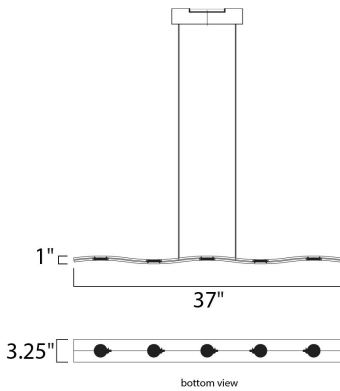

**PRODUCT DESCRIPTION**

Dual pieces of Matte White aluminum gently wave in tandem to create a unique contemporary form. With powerful COB LEDs mounted on top and bottom, you receive ample down light and an indirect up light that creates a dramatic effect in the room.

**MEASUREMENTS**

DIMENSION : 37" L x 4.75" W x 1" H  
 MAX OAH : 121" OAH  
 CANOPY : 4.75" W x 2.25" H x 9.75" L  
 HANGING WEIGHT : 5.66 lb

**LAMPING**

INPUT VOLTAGE : 120V  
 LUMENS : 1,750 Rated  
 BULB : 1 x 25W LED PCB Integrated , 25W Total  
 BULB INCLUDED : (Integrated)  
 DIMMABLE : Triac CL  
 CRI : 80+ CRI  
 COLOR\_TEMP : 3000K