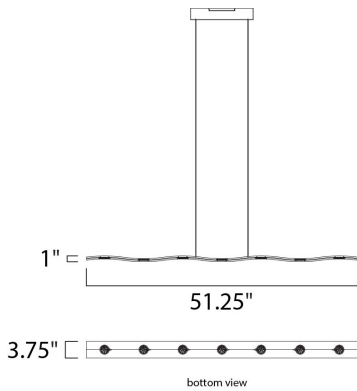

MEASUREMENTS

DIMENSION : 51.25" L x 4.75" W x 1" H
 MAX OAH : 121" OAH
 CANOPY : 4.75" W x 2.25" H x 11.75" L
 HANGING WEIGHT : 9.5 lb

LAMPING

INPUT VOLTAGE : 120V
 LUMENS : 2,450 Rated
 BULB : 1 x 35W LED PCB Integrated , 35W Total
 BULB INCLUDED : (Integrated)
 DIMMABLE : Triac CL
 CRI : 80+ CRI
 COLOR_TEMP : 3000K