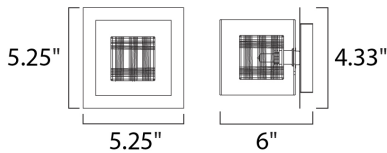

PRODUCT DESCRIPTION

With the illusion of floating on air, the Gem Collection offers a touch of mystery to any room. Intertwined metal cubes are encased by clear crystal cubes, allowing xenon light to shine from within and bursting out through the embellished crystal. Inner metal cubes come in two options, Polished Chrome (PC) and Silver (SV).

MEASUREMENTS

DIMENSION : 5.25" W x 5.25" H x 6" Ext
 BACK PLATE : 4.33" W x 4.33" H x 2" HCO
 HANGING WEIGHT : 1.43 lb

LAMPING

INPUT VOLTAGE : 120V
 LUMENS : 800 Rated
 BULB : 1 x 40W Xenon G9 , 40W Total
 BULB INCLUDED : (Included)
 DIMMABLE : Yes
 COLOR_TEMP : 2900K