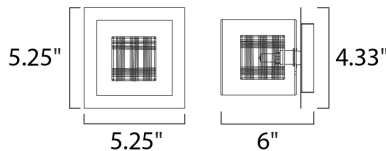

PRODUCT DESCRIPTION

With the illusion of floating on air, the Gem Collection offers a touch of mystery to any room. Intertwined metal cubes are encased by clear crystal cubes, allowing xenon light to shine from within and bursting out through the embellished crystal. Inner metal cubes come in two options, Polished Chrome (PC) and Silver (SV).

MEASUREMENTS

DIMENSION : 5.25" W x 5.25" H x 6" Ext
 BACK PLATE : 4.33" W x 4.33" H x 2" HCO
 HANGING WEIGHT : 1.43 lb

LAMPING

INPUT VOLTAGE : 120V
 LUMENS : 800 Rated
 BULB : 1 x 40W Xenon G9 , 40W Total
 BULB INCLUDED : (Included)
 DIMMABLE : Yes
 COLOR_TEMP : 2900K