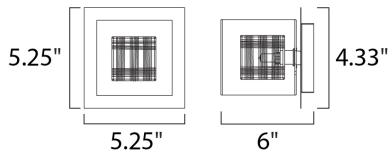

**PRODUCT DESCRIPTION**

With the illusion of floating on air, the Gem Collection offers a touch of mystery to any room. Intertwined metal cubes are encased by clear crystal cubes, allowing xenon light to shine from within and bursting out through the embellished crystal. Inner metal cubes come in two options, Polished Chrome (PC) and Silver (SV).

**MEASUREMENTS**

DIMENSION : 5.25" W x 5.25" H x 6" Ext  
 BACK PLATE : 4.33" W x 4.33" H x 2" HCO  
 HANGING WEIGHT : 1.43 lb

**LAMPING**

INPUT VOLTAGE : 120V  
 LUMENS : 800 Rated  
 BULB : 1 x 40W Xenon G9 , 40W Total  
 BULB INCLUDED : (Included)  
 DIMMABLE : Yes  
 COLOR\_TEMP : 2900K