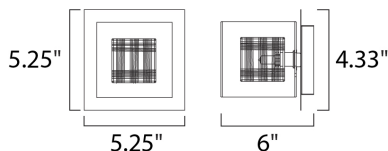

PRODUCT DESCRIPTION

With the illusion of floating on air, the Gem Collection offers a touch of mystery to any room. Intertwined metal cubes are encased by clear crystal cubes, allowing xenon light to shine from within and bursting out through the embellished crystal. Inner metal cubes come in two options, Polished Chrome (PC) and Silver (SV).

MEASUREMENTS

DIMENSION : 5.25" W x 5.25" H x 6" Ext
 BACK PLATE : 4.33" W x 4.33" H x 2" HCO
 HANGING WEIGHT : 1.43 lb

LAMPING

INPUT VOLTAGE : 120V
 LUMENS : 800 Rated
 BULB : 1 x 40W Xenon G9 , 40W Total
 BULB INCLUDED : (Included)
 DIMMABLE : Yes
 COLOR_TEMP : 2900K