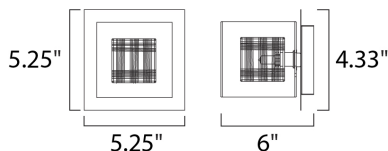

**PRODUCT DESCRIPTION**

With the illusion of floating on air, the Gem Collection offers a touch of mystery to any room. Intertwined metal cubes are encased by clear crystal cubes, allowing xenon light to shine from within and bursting out through the embellished crystal. Inner metal cubes come in two options, Polished Chrome (PC) and Silver (SV).

**MEASUREMENTS**

DIMENSION : 5.25" W x 5.25" H x 6" Ext  
 BACK PLATE : 4.33" W x 4.33" H x 2" HCO  
 HANGING WEIGHT : 1.43 lb

**LAMPING**

INPUT VOLTAGE : 120V  
 LUMENS : 800 Rated  
 BULB : 1 x 40W Xenon G9 , 40W Total  
 BULB INCLUDED : (Included)  
 DIMMABLE : Yes  
 COLOR\_TEMP : 2900K