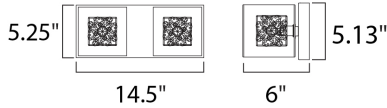

PRODUCT DESCRIPTION

With the illusion of floating on air, the Gem Collection offers a touch of mystery to any room. Intertwined metal cubes are encased by clear crystal cubes, allowing xenon light to shine from within and bursting out through the embellished crystal. Inner metal cubes come in two options, Polished Chrome (PC) and Silver (SV).

MEASUREMENTS

DIMENSION : 14.5" W x 5.25" H x 6" Ext
 BACK PLATE : 5.13" W x 14.57" H x 2" HCO
 HANGING WEIGHT : 4.18 lb

LAMPING

INPUT VOLTAGE : 120V
 LUMENS : 1,600 Rated
 BULB : 2 x 40W Xenon G9 , 80W Total
 BULB INCLUDED : (Included)
 DIMMABLE : Yes
 COLOR_TEMP : 2900K