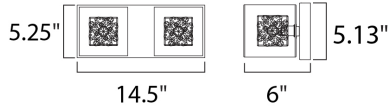

**PRODUCT DESCRIPTION**

With the illusion of floating on air, the Gem Collection offers a touch of mystery to any room. Intertwined metal cubes are encased by clear crystal cubes, allowing xenon light to shine from within and bursting out through the embellished crystal. Inner metal cubes come in two options, Polished Chrome (PC) and Silver (SV).

**MEASUREMENTS**

DIMENSION : 14.5" W x 5.25" H x 6" Ext  
 BACK PLATE : 5.13" W x 14.57" H x 2" HCO  
 HANGING WEIGHT : 4.18 lb

**LAMPING**

INPUT VOLTAGE : 120V  
 LUMENS : 1,600 Rated  
 BULB : 2 x 40W Xenon G9 , 80W Total  
 BULB INCLUDED : (Included)  
 DIMMABLE : Yes  
 COLOR\_TEMP : 2900K