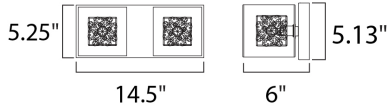

PRODUCT DESCRIPTION

With the illusion of floating on air, the Gem Collection offers a touch of mystery to any room. Intertwined metal cubes are encased by clear crystal cubes, allowing xenon light to shine from within and bursting out through the embellished crystal. Inner metal cubes come in two options, Polished Chrome (PC) and Silver (SV).

MEASUREMENTS

DIMENSION : 14.5" W x 5.25" H x 6" Ext
 BACK PLATE : 5.13" W x 14.57" H x 2" HCO
 HANGING WEIGHT : 4.18 lb

LAMPING

INPUT VOLTAGE : 120V
 LUMENS : 1,600 Rated
 BULB : 2 x 40W Xenon G9 , 80W Total
 BULB INCLUDED : (Included)
 DIMMABLE : Yes
 COLOR_TEMP : 2900K