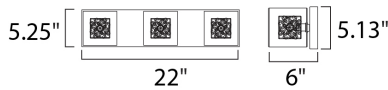

**PRODUCT DESCRIPTION**

With the illusion of floating on air, the Gem Collection offers a touch of mystery to any room. Intertwined metal cubes are encased by clear crystal cubes, allowing xenon light to shine from within and bursting out through the embellished crystal. Inner metal cubes come in two options, Polished Chrome (PC) and Silver (SV).

**MEASUREMENTS**

DIMENSION : 22" W x 5.25" H x 6" Ext  
 BACK PLATE : 22.04" W x 5.13" H x 2" HCO  
 HANGING WEIGHT : 5.28 lb

**LAMPING**

INPUT VOLTAGE : 120V  
 LUMENS : 2,250 Rated  
 BULB : 3 x 4W LED G9 , 120W Total  
 BULB INCLUDED : (Included)  
 DIMMABLE : Yes  
 COLOR\_TEMP : 3000K