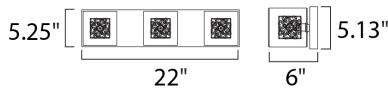

PRODUCT DESCRIPTION

With the illusion of floating on air, the Gem Collection offers a touch of mystery to any room. Intertwined metal cubes are encased by clear crystal cubes, allowing xenon light to shine from within and bursting out through the embellished crystal. Inner metal cubes come in two options, Polished Chrome (PC) and Silver (SV).

MEASUREMENTS

DIMENSION : 22" W x 5.25" H x 6" Ext
 BACK PLATE : 22.04" W x 5.13" H x 2" HCO
 HANGING WEIGHT : 5.28 lb

LAMPING

INPUT VOLTAGE : 120V
 LUMENS : 2,250 Rated
 BULB : 3 x 4W LED G9 , 120W Total
 BULB INCLUDED : (Included)
 DIMMABLE : Yes
 COLOR_TEMP : 3000K