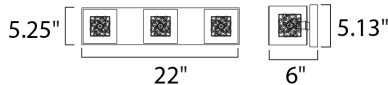

**PRODUCT DESCRIPTION**

With the illusion of floating on air, the Gem Collection offers a touch of mystery to any room. Intertwined metal cubes are encased by clear crystal cubes, allowing xenon light to shine from within and bursting out through the embellished crystal. Inner metal cubes come in two options, Polished Chrome (PC) and Silver (SV).

**MEASUREMENTS**

DIMENSION : 22" W x 5.25" H x 6" Ext  
 BACK PLATE : 22.04" W x 5.13" H x 2" HCO  
 HANGING WEIGHT : 5.28 lb

**LAMPING**

INPUT VOLTAGE : 120V  
 LUMENS : 2,250 Rated  
 BULB : 3 x 4W LED G9 , 120W Total  
 BULB INCLUDED : (Included)  
 DIMMABLE : Yes  
 COLOR\_TEMP : 3000K