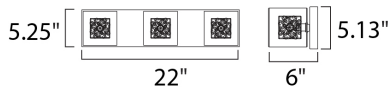

PRODUCT DESCRIPTION

With the illusion of floating on air, the Gem Collection offers a touch of mystery to any room. Intertwined metal cubes are encased by clear crystal cubes, allowing xenon light to shine from within and bursting out through the embellished crystal. Inner metal cubes come in two options, Polished Chrome (PC) and Silver (SV).

MEASUREMENTS

DIMENSION : 22" W x 5.25" H x 6" Ext
 BACK PLATE : 22.04" W x 5.13" H x 2" HCO
 HANGING WEIGHT : 5.28 lb

LAMPING

INPUT VOLTAGE : 120V
 LUMENS : 2,250 Rated
 BULB : 3 x 4W LED G9 , 120W Total
 BULB INCLUDED : (Included)
 DIMMABLE : Yes
 COLOR_TEMP : 3000K