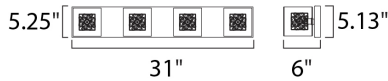

**PRODUCT DESCRIPTION**

With the illusion of floating on air, the Gem Collection offers a touch of mystery to any room. Intertwined metal cubes are encased by clear crystal cubes, allowing xenon light to shine from within and bursting out through the embellished crystal. Inner metal cubes come in two options, Polished Chrome (PC) and Silver (SV).

**MEASUREMENTS**

DIMENSION : 31" W x 5.25" H x 6" Ext  
 BACK PLATE : 30.69" W x 5.13" H x 2" HCO  
 HANGING WEIGHT : 6.84 lb

**LAMPING**

LUMENS : 3,000 Rated  
 BULB : 4 x 4W LED G9 , 16W Total  
 BULB INCLUDED : (Included)  
 DIMMABLE : Yes  
 COLOR\_TEMP : 3000K