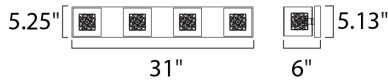

PRODUCT DESCRIPTION

With the illusion of floating on air, the Gem Collection offers a touch of mystery to any room. Intertwined metal cubes are encased by clear crystal cubes, allowing xenon light to shine from within and bursting out through the embellished crystal. Inner metal cubes come in two options, Polished Chrome (PC) and Silver (SV).

MEASUREMENTS

DIMENSION : 31" W x 5.25" H x 6" Ext
 BACK PLATE : 30.69" W x 5.13" H x 2" HCO
 HANGING WEIGHT : 6.84 lb

LAMPING

LUMENS : 3,000 Rated
 BULB : 4 x 4W LED G9 , 16W Total
 BULB INCLUDED : (Included)
 DIMMABLE : Yes
 COLOR_TEMP : 3000K